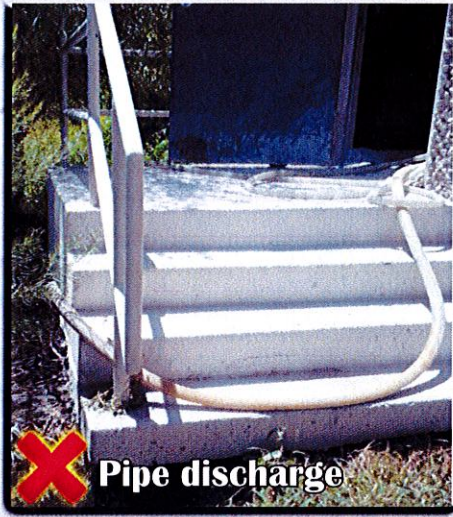

HELP KEEP IT CLEAN REPORT ILLEGAL DISCHARGES

Gateway to
TEXAS
Anthony, Texas

To Report Call:
(915) 886-3944