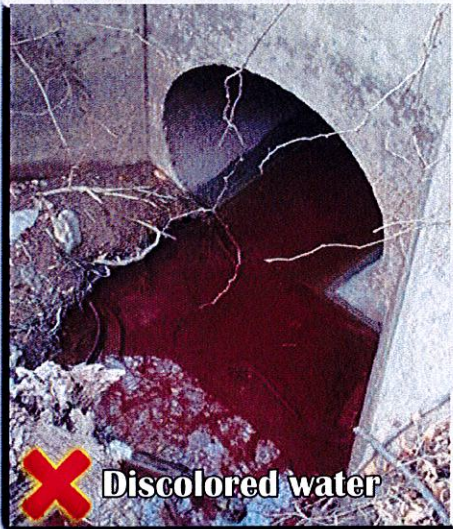

HELP KEEP IT CLEAN REPORT ILLEGAL DISCHARGES

Gateway to
TEXAS
Anthony, Texas

To Report Call:
(915) 886-3944