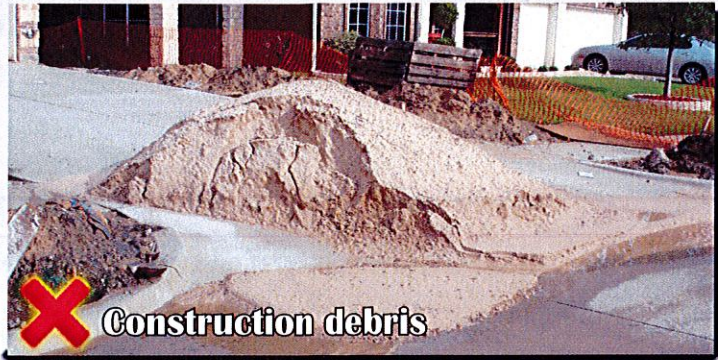

HELP KEEP IT CLEAN REPORT ILLEGAL DISCHARGES

Gateway to
TEXAS
Anthony, Texas

To Report Call:
(915) 886-3944