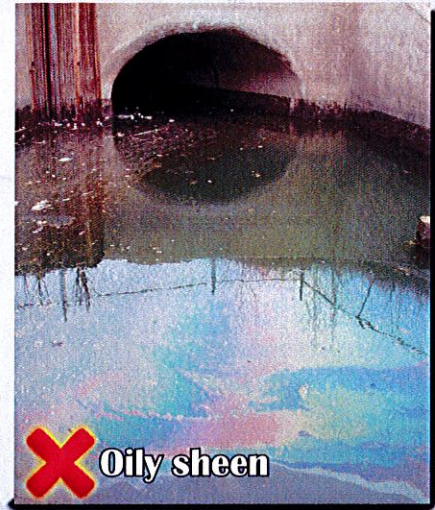

HELP KEEP IT CLEAN REPORT ILLEGAL DISCHARGES

Gateway to
TEXAS
Anthony, Texas

To Report Call:
(915) 886-3944